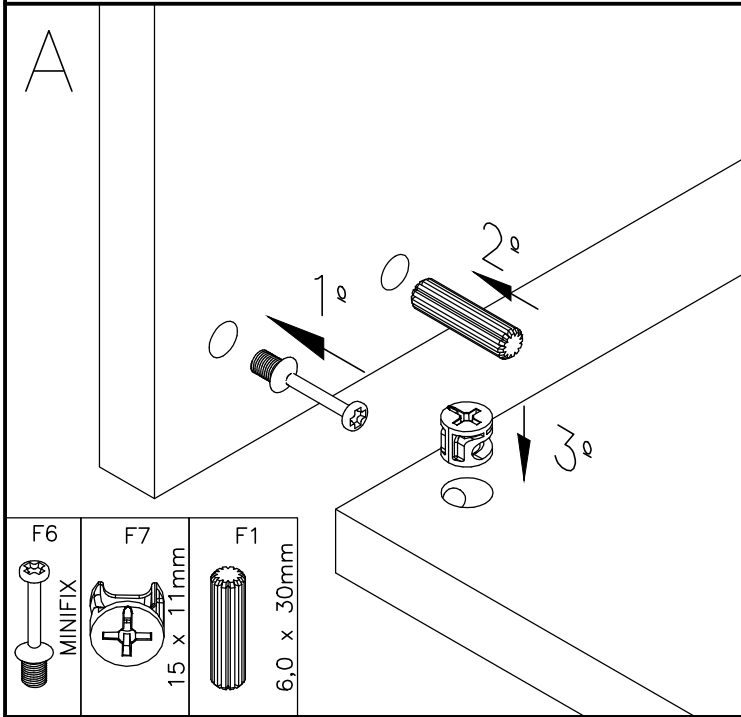

MoveNord

CRISTALEIRA DUPLA 800 x 1800 x 350mm

REF.:
968.00035

| | | | | | | |
|--|---|---|---|--|--|--|
|  01 |  02 |  01 | | | | |
|  16 F1 6,0 x 30mm |  06 F2 3,0 x 16mm |  42 F3 4,0 x 14mm |  06 F4 3,9 x 32mm |  02 F5 1/4" x 1 1/4" | | |
|  16 F6 MINIFIX |  16 F7 15 x 11mm |  16 F8 18mm |  07 F9 35mm |  06 F10 | | |
|  04 F11 6,0 x 8,0mm |  02 F12 ZP5451.000 |  01 F13 PERFIL H | | | | |

| | | | | | |
|-------|---|-------|---|-------|---|
| 01 x1 |  | 02 x1 |  | 04 x2 |  |
| | 382 x 350 x 18mm | | 1682 x 350 x 18mm | | 1674 x 382 x 03mm |
| 05 x2 |  | 06 x1 |  | 08 x1 |  |
| 07 x1 | 762 x 310 x 18mm | | 800 x 350 x 18mm | 09 x1 | 377 x 400 x 18mm |
| 10 x1 |  | 11 x1 |  | 12 x1 |  |
| | 1660 x 377 x 18mm | | 900 x 376 x 04mm | | 732 x 20 x 20mm |
| 13 x2 |  | | | | |
| | 330 x 100 x 20mm | | | | |