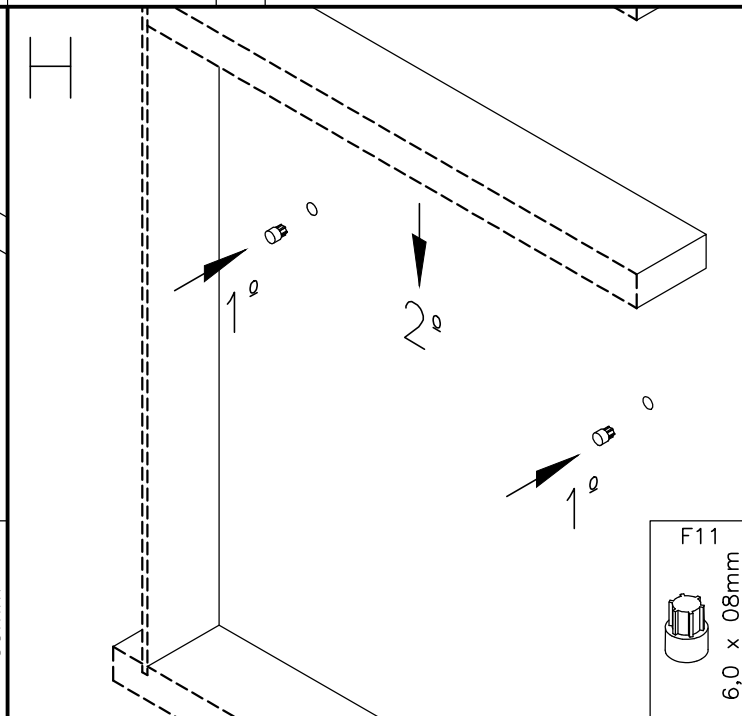

MoveNord

CRISTALEIRA DUPLA 800 x 1800 x 350mm

REF.:
968.00035

| | | | | | | |
|--|---|---|---|--|--|--|
|  01 |  02 |  01 | | | | |
|  16 F1 6,0 x 30mm |  06 F2 3,0 x 16mm |  42 F3 4,0 x 14mm |  06 F4 3,9 x 32mm |  02 F5 1/4" x 1 1/4" | | |
|  16 F6 MINIFIX |  16 F7 15 x 11mm |  16 F8 18mm |  07 F9 35mm |  06 F10 | | |
|  04 F11 6,0 x 8,0mm |  02 F12 ZP5451.000 |  01 F13 PERFIL H | | | | |

| | | | | | |
|-------|---|-------|---|-------|---|
| 01 x1 |  | 02 x1 |  | 04 x2 |  |
| | 382 x 350 x 18mm | | 1682 x 350 x 18mm | | 1674 x 382 x 03mm |
| 05 x2 |  | 06 x1 |  | 08 x1 |  |
| 07 x1 | 762 x 310 x 18mm | | 800 x 350 x 18mm | 09 x1 | 377 x 400 x 18mm |
| 10 x1 |  | 11 x1 |  | 12 x1 |  |
| | 1660 x 377 x 18mm | | 900 x 376 x 04mm | | 732 x 20 x 20mm |
| 13 x2 |  | | | | |
| | 330 x 100 x 20mm | | | | |