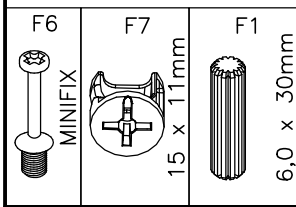

MoveNord

CRISTALEIRA DUPLA 800 x 1800 x 350mm

REF.:
968.00035

| | | | | | | |
|--|---|---|---|--|--|--|
|  01 |  02 |  01 | | | | |
|  16 F1 6,0 x 30mm |  06 F2 3,0 x 16mm |  42 F3 4,0 x 14mm |  06 F4 3,9 x 32mm |  02 F5 1/4" x 1 1/4" | | |
|  16 F6 MINIFIX |  16 F7 15 x 11mm |  16 F8 18mm |  07 F9 35mm |  06 F10 | | |
|  04 F11 6,0 x 8,0mm |  02 F12 ZP5451.000 |  01 F13 PERFIL H | | | | |

| | | | | | |
|-------|---|-------|---|-------|---|
| 01 x1 |  | 02 x1 |  | 04 x2 |  |
| | 382 x 350 x 18mm | | 1682 x 350 x 18mm | | 1674 x 382 x 03mm |
| 05 x2 |  | 06 x1 |  | 08 x1 |  |
| 07 x1 | 762 x 310 x 18mm | | 800 x 350 x 18mm | 09 x1 | 377 x 400 x 18mm |
| 10 x1 |  | 11 x1 |  | 12 x1 |  |
| | 1660 x 377 x 18mm | | 900 x 376 x 04mm | | 732 x 20 x 20mm |
| 13 x2 |  | | | | |
| | 330 x 100 x 20mm | | | | |