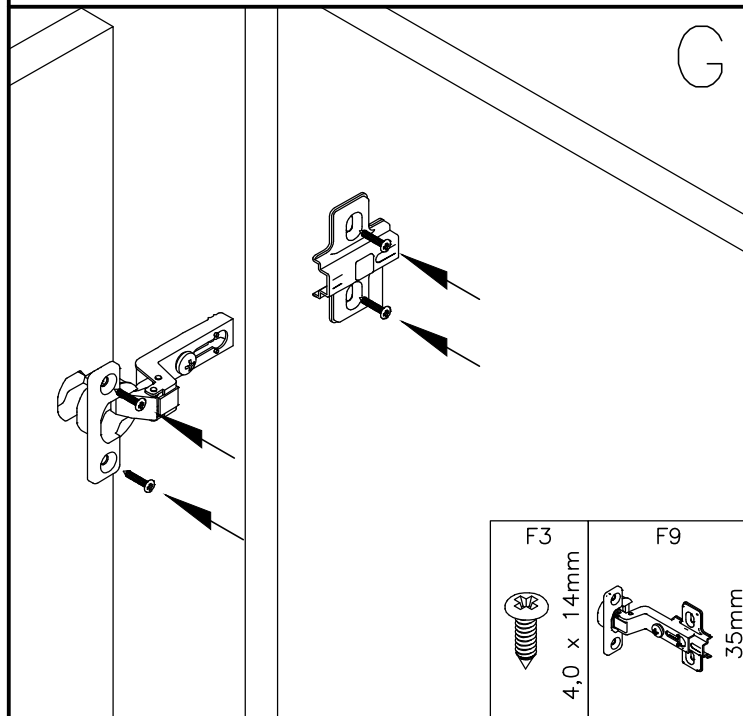

MoveNord

CRISTALEIRA DUPLA 800 x 1800 x 350mm

REF.:
968.00035

| | | | | | | |
|--|---|---|---|--|--|--|
|  01 |  02 |  01 | | | | |
|  16 F1 6,0 x 30mm |  06 F2 3,0 x 16mm |  42 F3 4,0 x 14mm |  06 F4 3,9 x 32mm |  02 F5 1/4" x 1 1/4" | | |
|  16 F6 MINIFIX |  16 F7 15 x 11mm |  16 F8 18mm |  07 F9 35mm |  06 F10 | | |
|  04 F11 6,0 x 8,0mm |  02 F12 ZP5451.000 |  01 F13 PERFIL H | | | | |

| | | | | | |
|-------|---|-------|---|-------|---|
| 01 x1 |  | 02 x1 |  | 04 x2 |  |
| | 382 x 350 x 18mm | | 1682 x 350 x 18mm | | 1674 x 382 x 03mm |
| 05 x2 |  | 06 x1 |  | 08 x1 |  |
| 07 x1 | 762 x 310 x 18mm | | 800 x 350 x 18mm | 09 x1 | 377 x 400 x 18mm |
| 10 x1 |  | 11 x1 |  | 12 x1 |  |
| | 1660 x 377 x 18mm | | 900 x 376 x 04mm | | 732 x 20 x 20mm |
| 13 x2 |  | | | | |
| | 330 x 100 x 20mm | | | | |