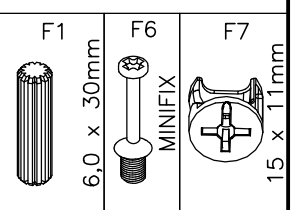

MoveNord

CRISTALEIRA DUPLA 800 x 1800 x 350mm

REF.:
968.00035

| | | | | | | |
|--|---|---|---|--|--|--|
|  01 |  02 |  01 | | | | |
|  16 F1 6,0 x 30mm |  06 F2 3,0 x 16mm |  42 F3 4,0 x 14mm |  06 F4 3,9 x 32mm |  02 F5 1/4" x 1 1/4" | | |
|  16 F6 MINIFIX |  16 F7 15 x 11mm |  16 F8 18mm |  07 F9 35mm |  06 F10 | | |
|  04 F11 6,0 x 8,0mm |  02 F12 ZP5451.000 |  01 F13 PERFIL H | | | | |

| | | | | | |
|-------|---|-------|---|-------|---|
| 01 x1 |  | 02 x1 |  | 04 x2 |  |
| | 382 x 350 x 18mm | | 1682 x 350 x 18mm | | 1674 x 382 x 03mm |
| 05 x2 |  | 06 x1 |  | 08 x1 |  |
| 07 x1 | 762 x 310 x 18mm | | 800 x 350 x 18mm | 09 x1 | 377 x 400 x 18mm |
| 10 x1 |  | 11 x1 |  | 12 x1 |  |
| | 1660 x 377 x 18mm | | 900 x 376 x 04mm | | 732 x 20 x 20mm |
| 13 x2 |  | | | | |
| | 330 x 100 x 20mm | | | | |