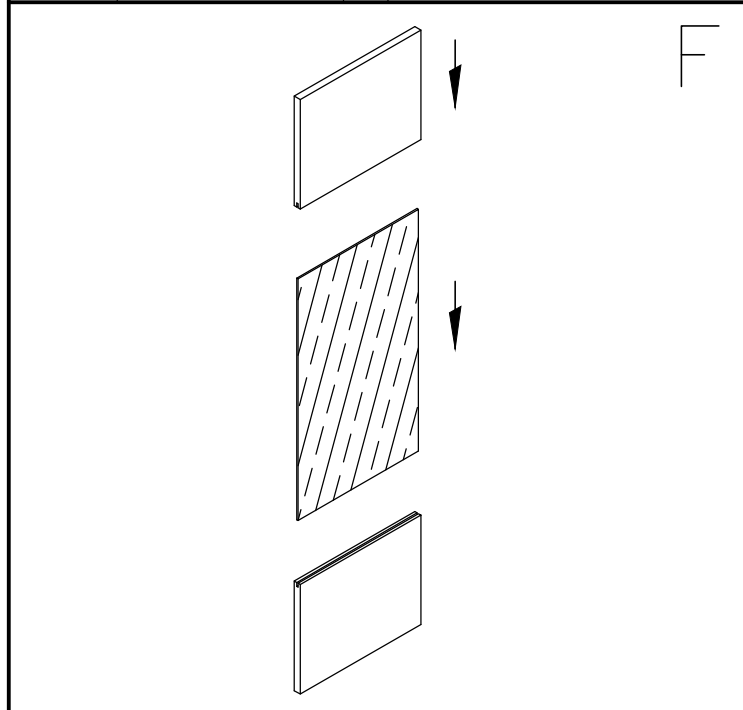

MoveNord

CRISTALEIRA DUPLA 800 x 1800 x 350mm

REF.:
968.00035

| | | | | | | |
|--|---|---|---|--|--|--|
|  01 |  02 |  01 | | | | |
|  16 F1 6,0 x 30mm |  06 F2 3,0 x 16mm |  42 F3 4,0 x 14mm |  06 F4 3,9 x 32mm |  02 F5 1/4" x 1 1/4" | | |
|  16 F6 MINIFIX |  16 F7 15 x 11mm |  16 F8 18mm |  07 F9 35mm |  06 F10 | | |
|  04 F11 6,0 x 8,0mm |  02 F12 ZP5451.000 |  01 F13 PERFIL H | | | | |

| | | | | | |
|-------|---|-------|---|-------|---|
| 01 x1 |  | 02 x1 |  | 04 x2 |  |
| | 382 x 350 x 18mm | | 1682 x 350 x 18mm | | 1674 x 382 x 03mm |
| 05 x2 |  | 06 x1 |  | 08 x1 |  |
| 07 x1 | 762 x 310 x 18mm | | 800 x 350 x 18mm | 09 x1 | 377 x 400 x 18mm |
| 10 x1 |  | 11 x1 |  | 12 x1 |  |
| | 1660 x 377 x 18mm | | 900 x 376 x 04mm | | 732 x 20 x 20mm |
| 13 x2 |  | | | | |
| | 330 x 100 x 20mm | | | | |