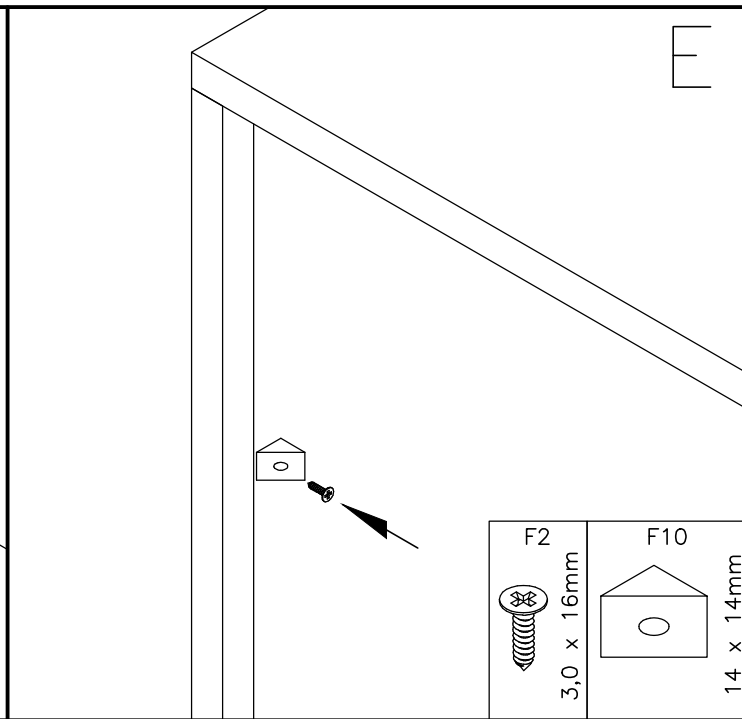

MoveNord

CRISTALEIRA DUPLA 800 x 1800 x 350mm

REF.:
968.00035

| | | | | | | |
|--|---|---|---|--|--|--|
|  01 |  02 |  01 | | | | |
|  16 F1 6,0 x 30mm |  06 F2 3,0 x 16mm |  42 F3 4,0 x 14mm |  06 F4 3,9 x 32mm |  02 F5 1/4" x 1 1/4" | | |
|  16 F6 MINIFIX |  16 F7 15 x 11mm |  16 F8 18mm |  07 F9 35mm |  06 F10 | | |
|  04 F11 6,0 x 8,0mm |  02 F12 ZP5451.000 |  01 F13 PERFIL H | | | | |

| | | | | | |
|-------|---|-------|---|-------|---|
| 01 x1 |  | 02 x1 |  | 04 x2 |  |
| | 382 x 350 x 18mm | | 1682 x 350 x 18mm | | 1674 x 382 x 03mm |
| 05 x2 |  | 06 x1 |  | 08 x1 |  |
| 07 x1 | 762 x 310 x 18mm | | 800 x 350 x 18mm | 09 x1 | 377 x 400 x 18mm |
| 10 x1 |  | 11 x1 |  | 12 x1 |  |
| | 1660 x 377 x 18mm | | 900 x 376 x 04mm | | 732 x 20 x 20mm |
| 13 x2 |  | | | | |
| | 330 x 100 x 20mm | | | | |