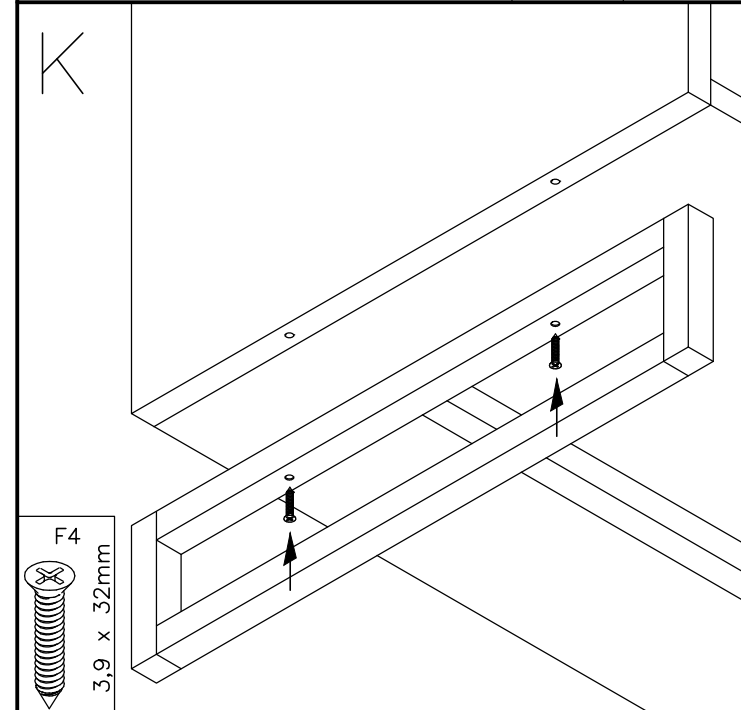

MoveNord

CRISTALEIRA DUPLA 800 x 1800 x 350mm

REF.:
968.00035

| | | | | | | |
|--|---|---|---|--|--|--|
|  01 |  02 |  01 | | | | |
|  16 F1 6,0 x 30mm |  06 F2 3,0 x 16mm |  42 F3 4,0 x 14mm |  06 F4 3,9 x 32mm |  02 F5 1/4" x 1 1/4" | | |
|  16 F6 MINIFIX |  16 F7 15 x 11mm |  16 F8 18mm |  07 F9 35mm |  06 F10 | | |
|  04 F11 6,0 x 8,0mm |  02 F12 ZP5451.000 |  01 F13 PERFIL H | | | | |

| | | | | | |
|-------|---|-------|---|-------|---|
| 01 x1 |  | 02 x1 |  | 04 x2 |  |
| | 382 x 350 x 18mm | | 1682 x 350 x 18mm | | 1674 x 382 x 03mm |
| 05 x2 |  | 06 x1 |  | 08 x1 |  |
| 07 x1 | 762 x 310 x 18mm | | 800 x 350 x 18mm | 09 x1 | 377 x 400 x 18mm |
| 10 x1 |  | 11 x1 |  | 12 x1 |  |
| | 1660 x 377 x 18mm | | 900 x 376 x 04mm | | 732 x 20 x 20mm |
| 13 x2 |  | | | | |
| | 330 x 100 x 20mm | | | | |