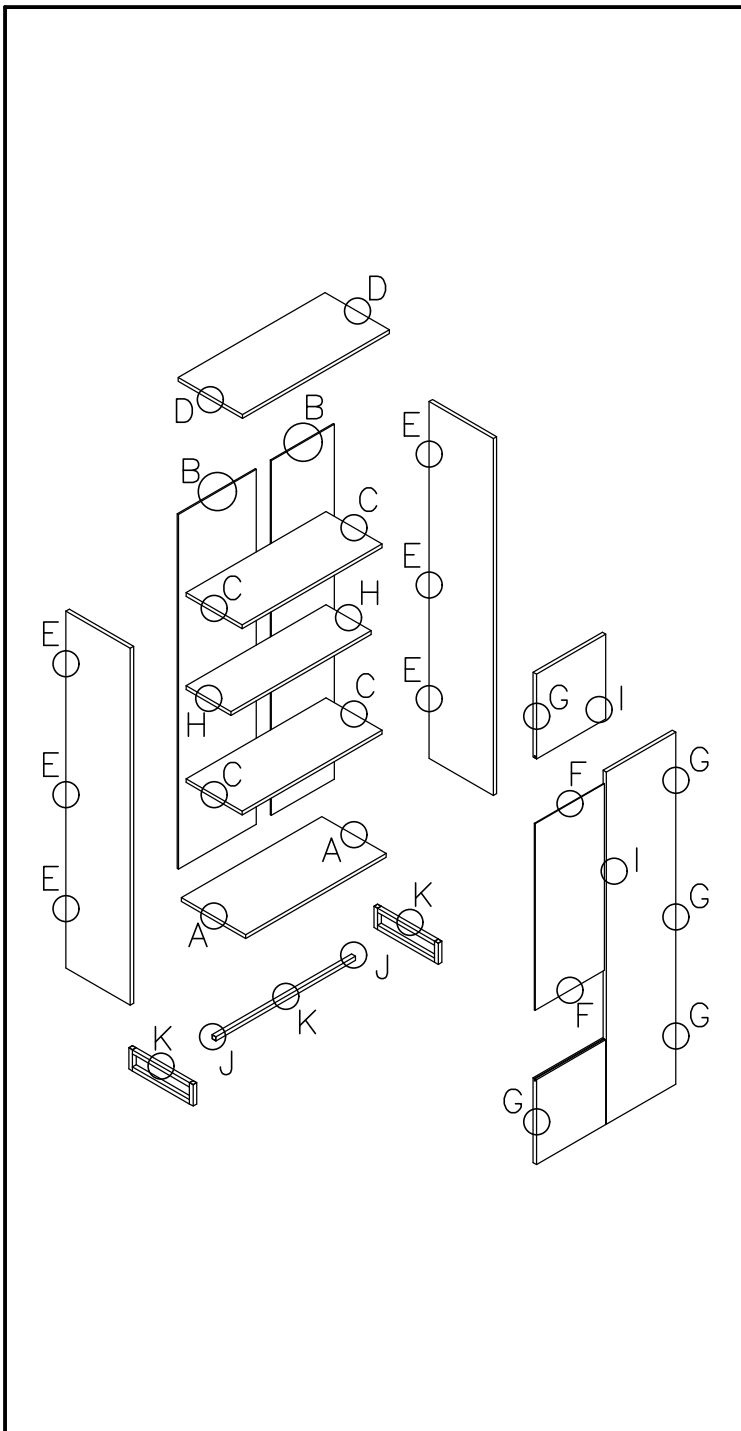

MoveNord

CRISTALEIRA DUPLA 800 x 1800 x 350mm

REF.:
968.00035

| | | | | | | |
|--|---|---|---|--|--|--|
|  01 |  02 |  01 | | | | |
|  16 F1 6,0 x 30mm |  06 F2 3,0 x 16mm |  42 F3 4,0 x 14mm |  06 F4 3,9 x 32mm |  02 F5 1/4" x 1 1/4" | | |
|  16 F6 MINIFIX |  16 F7 15 x 11mm |  16 F8 18mm |  07 F9 35mm |  06 F10 | | |
|  04 F11 6,0 x 8,0mm |  02 F12 ZP5451.000 |  01 F13 PERFIL H | | | | |

| | | | | | |
|-------|---|-------|---|-------|---|
| 01 x1 |  | 02 x1 |  | 04 x2 |  |
| | 382 x 350 x 18mm | | 1682 x 350 x 18mm | | 1674 x 382 x 03mm |
| 05 x2 |  | 06 x1 |  | 08 x1 |  |
| 07 x1 | 762 x 310 x 18mm | | 800 x 350 x 18mm | 09 x1 | 377 x 400 x 18mm |
| 10 x1 |  | 11 x1 |  | 12 x1 |  |
| | 1660 x 377 x 18mm | | 900 x 376 x 04mm | | 732 x 20 x 20mm |
| 13 x2 |  | | | | |
| | 330 x 100 x 20mm | | | | |