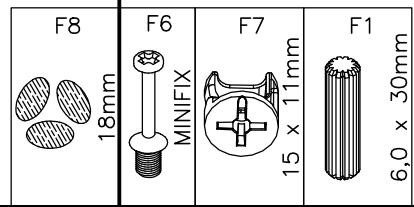

MoveNord

CRISTALEIRA DUPLA 800 x 1800 x 350mm

REF.:
968.00035

| | | | | | | |
|--|---|---|---|--|--|--|
|  01 |  02 |  01 | | | | |
|  16 F1 6,0 x 30mm |  06 F2 3,0 x 16mm |  42 F3 4,0 x 14mm |  06 F4 3,9 x 32mm |  02 F5 1/4" x 1 1/4" | | |
|  16 F6 MINIFIX |  16 F7 15 x 11mm |  16 F8 18mm |  07 F9 35mm |  06 F10 | | |
|  04 F11 6,0 x 8,0mm |  02 F12 ZP5451.000 |  01 F13 PERFIL H | | | | |

| | | | | | |
|-------|---|-------|---|-------|---|
| 01 x1 |  | 02 x1 |  | 04 x2 |  |
| | 382 x 350 x 18mm | | 1682 x 350 x 18mm | | 1674 x 382 x 03mm |
| 05 x2 |  | 06 x1 |  | 08 x1 |  |
| 07 x1 | 762 x 310 x 18mm | | 800 x 350 x 18mm | 09 x1 | 377 x 400 x 18mm |
| 10 x1 |  | 11 x1 |  | 12 x1 |  |
| | 1660 x 377 x 18mm | | 900 x 376 x 04mm | | 732 x 20 x 20mm |
| 13 x2 |  | | | | |
| | 330 x 100 x 20mm | | | | |