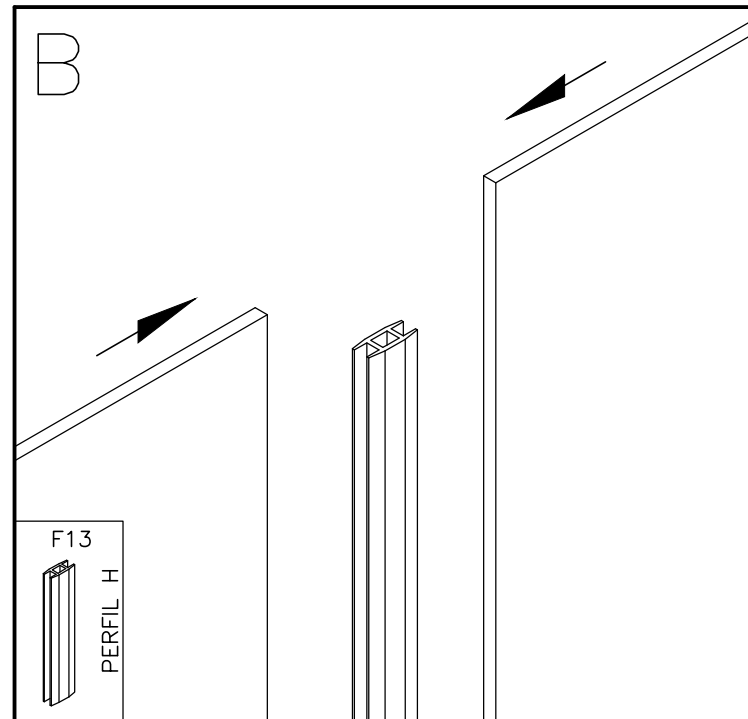

MoveNord

CRISTALEIRA DUPLA 800 x 1800 x 350mm

REF.:
968.00035

| | | | | | | |
|--|---|---|---|--|--|--|
|  01 |  02 |  01 | | | | |
|  16 F1 6,0 x 30mm |  06 F2 3,0 x 16mm |  42 F3 4,0 x 14mm |  06 F4 3,9 x 32mm |  02 F5 1/4" x 1 1/4" | | |
|  16 F6 MINIFIX |  16 F7 15 x 11mm |  16 F8 18mm |  07 F9 35mm |  06 F10 | | |
|  04 F11 6,0 x 8,0mm |  02 F12 ZP5451.000 |  01 F13 PERFIL H | | | | |

| | | | | | |
|-------|---|-------|---|-------|---|
| 01 x1 |  | 02 x1 |  | 04 x2 |  |
| | 382 x 350 x 18mm | | 1682 x 350 x 18mm | | 1674 x 382 x 03mm |
| 05 x2 |  | 06 x1 |  | 08 x1 |  |
| 07 x1 | 762 x 310 x 18mm | | 800 x 350 x 18mm | 09 x1 | 377 x 400 x 18mm |
| 10 x1 |  | 11 x1 |  | 12 x1 |  |
| | 1660 x 377 x 18mm | | 900 x 376 x 04mm | | 732 x 20 x 20mm |
| 13 x2 |  | | | | |
| | 330 x 100 x 20mm | | | | |