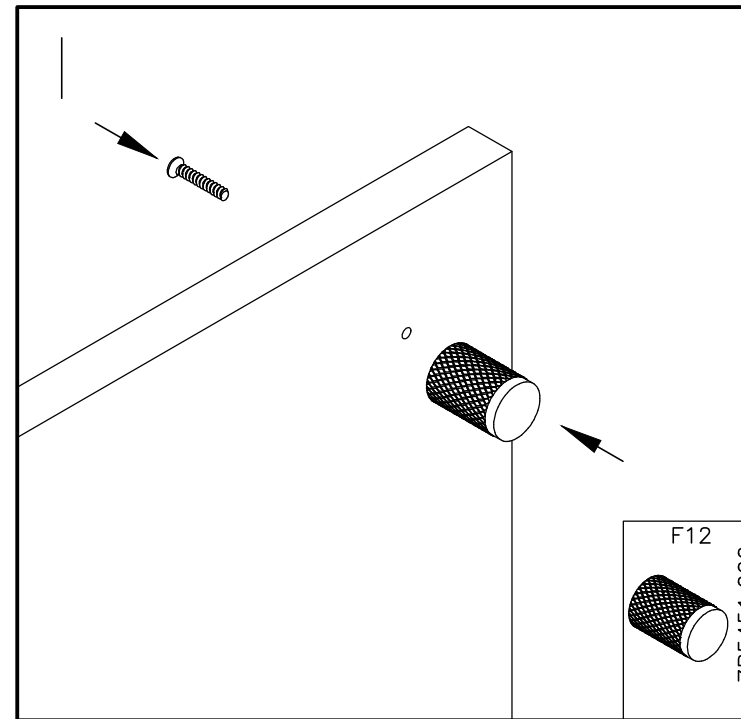

MoveNord

CRISTALEIRA DUPLA 800 x 1800 x 350mm

REF.:
968.00035

| | | | | | | |
|--|---|---|---|--|--|--|
|  01 |  02 |  01 | | | | |
|  16 F1 6,0 x 30mm |  06 F2 3,0 x 16mm |  42 F3 4,0 x 14mm |  06 F4 3,9 x 32mm |  02 F5 1/4" x 1 1/4" | | |
|  16 F6 MINIFIX |  16 F7 15 x 11mm |  16 F8 18mm |  07 F9 35mm |  06 F10 | | |
|  04 F11 6,0 x 8,0mm |  02 F12 ZP5451.000 |  01 F13 PERFIL H | | | | |

| | | | | | |
|-------|---|-------|---|-------|---|
| 01 x1 |  | 02 x1 |  | 04 x2 |  |
| | 382 x 350 x 18mm | | 1682 x 350 x 18mm | | 1674 x 382 x 03mm |
| 05 x2 |  | 06 x1 |  | 08 x1 |  |
| 07 x1 | 762 x 310 x 18mm | | 800 x 350 x 18mm | 09 x1 | 377 x 400 x 18mm |
| 10 x1 |  | 11 x1 |  | 12 x1 |  |
| | 1660 x 377 x 18mm | | 900 x 376 x 04mm | | 732 x 20 x 20mm |
| 13 x2 |  | | | | |
| | 330 x 100 x 20mm | | | | |