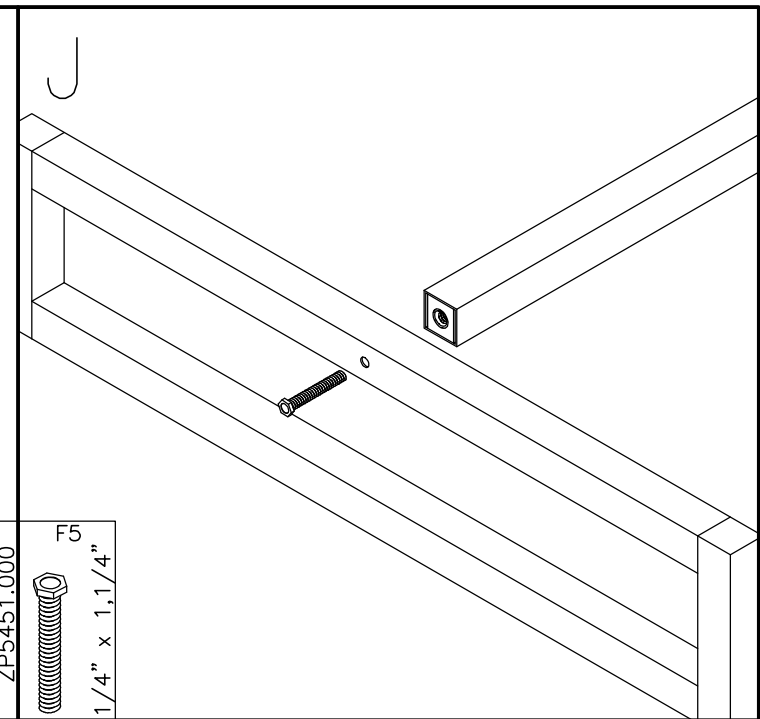

MoveNord

CRISTALEIRA DUPLA 800 x 1800 x 350mm

REF.:
968.00035

| | | | | | | |
|--|---|---|---|--|--|--|
|  01 |  02 |  01 | | | | |
|  16 F1 6,0 x 30mm |  06 F2 3,0 x 16mm |  42 F3 4,0 x 14mm |  06 F4 3,9 x 32mm |  02 F5 1/4" x 1 1/4" | | |
|  16 F6 MINIFIX |  16 F7 15 x 11mm |  16 F8 18mm |  07 F9 35mm |  06 F10 | | |
|  04 F11 6,0 x 8,0mm |  02 F12 ZP5451.000 |  01 F13 PERFIL H | | | | |

| | | | | | |
|-------|---|-------|---|-------|---|
| 01 x1 |  | 02 x1 |  | 04 x2 |  |
| | 382 x 350 x 18mm | | 1682 x 350 x 18mm | | 1674 x 382 x 03mm |
| 05 x2 |  | 06 x1 |  | 08 x1 |  |
| 07 x1 | 762 x 310 x 18mm | | 800 x 350 x 18mm | 09 x1 | 377 x 400 x 18mm |
| 10 x1 |  | 11 x1 |  | 12 x1 |  |
| | 1660 x 377 x 18mm | | 900 x 376 x 04mm | | 732 x 20 x 20mm |
| 13 x2 |  | | | | |
| | 330 x 100 x 20mm | | | | |