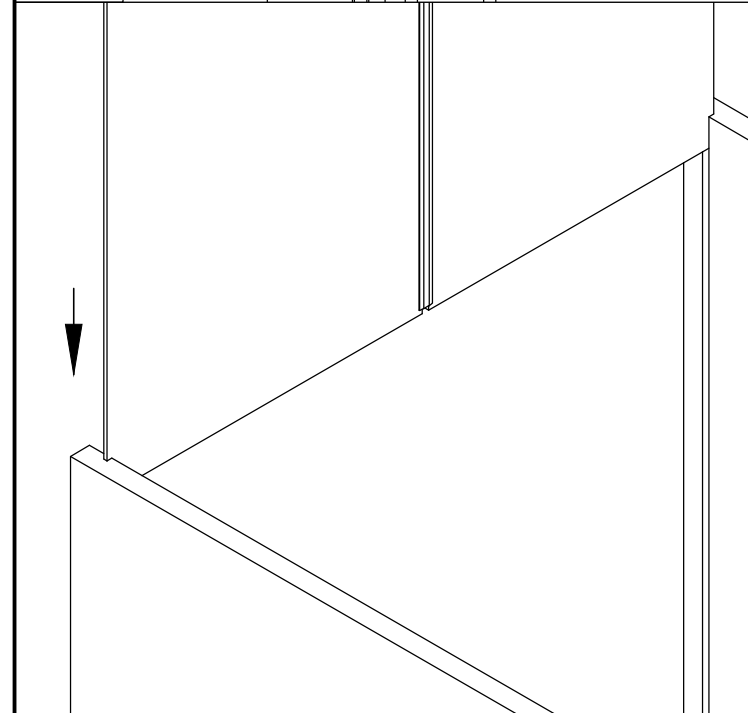

MoveNord

CRISTALEIRA DUPLA 800 x 1800 x 350mm

REF.:
968.00035

| | | | | | | |
|--|---|---|---|--|--|--|
|  01 |  02 |  01 | | | | |
|  16 F1 6,0 x 30mm |  06 F2 3,0 x 16mm |  42 F3 4,0 x 14mm |  06 F4 3,9 x 32mm |  02 F5 1/4" x 1 1/4" | | |
|  16 F6 MINIFIX |  16 F7 15 x 11mm |  16 F8 18mm |  07 F9 35mm |  06 F10 | | |
|  04 F11 6,0 x 8,0mm |  02 F12 ZP5451.000 |  01 F13 PERFIL H | | | | |

| | | | | | |
|-------|---|-------|---|-------|---|
| 01 x1 |  | 02 x1 |  | 04 x2 |  |
| | 382 x 350 x 18mm | | 1682 x 350 x 18mm | | 1674 x 382 x 03mm |
| 05 x2 |  | 06 x1 |  | 08 x1 |  |
| 07 x1 | 762 x 310 x 18mm | | 800 x 350 x 18mm | 09 x1 | 377 x 400 x 18mm |
| 10 x1 |  | 11 x1 |  | 12 x1 |  |
| | 1660 x 377 x 18mm | | 900 x 376 x 04mm | | 732 x 20 x 20mm |
| 13 x2 |  | | | | |
| | 330 x 100 x 20mm | | | | |