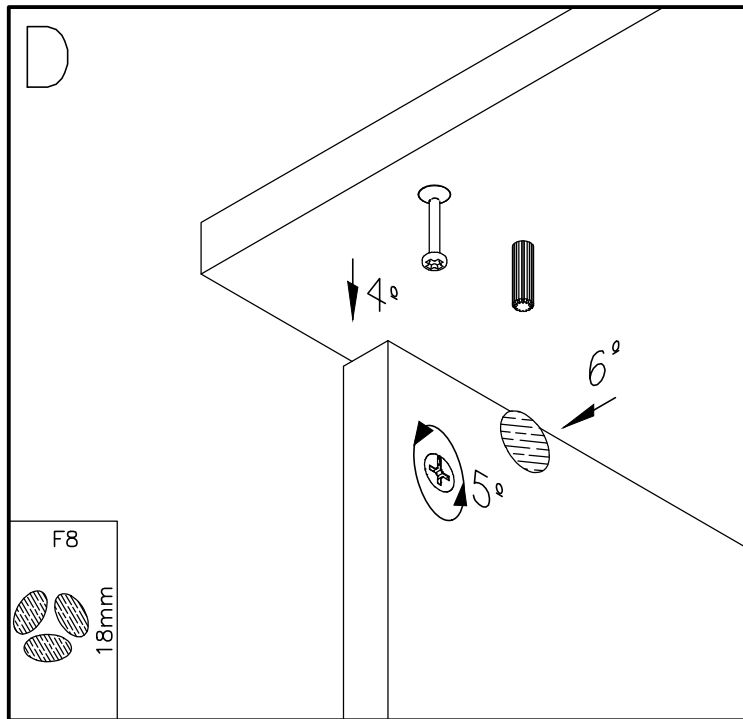

MoveNord

CRISTALEIRA DUPLA 800 x 1800 x 350mm

REF.:
968.00035

| | | | | | | |
|--|---|---|---|--|--|--|
|  01 |  02 |  01 | | | | |
|  16 F1 6,0 x 30mm |  06 F2 3,0 x 16mm |  42 F3 4,0 x 14mm |  06 F4 3,9 x 32mm |  02 F5 1/4" x 1 1/4" | | |
|  16 F6 MINIFIX |  16 F7 15 x 11mm |  16 F8 18mm |  07 F9 35mm |  06 F10 | | |
|  04 F11 6,0 x 8,0mm |  02 F12 ZP5451.000 |  01 F13 PERFIL H | | | | |

| | | | | | |
|-------|---|-------|---|-------|---|
| 01 x1 |  | 02 x1 |  | 04 x2 |  |
| | 382 x 350 x 18mm | | 1682 x 350 x 18mm | | 1674 x 382 x 03mm |
| 05 x2 |  | 06 x1 |  | 08 x1 |  |
| 07 x1 | 762 x 310 x 18mm | | 800 x 350 x 18mm | 09 x1 | 377 x 400 x 18mm |
| 10 x1 |  | 11 x1 |  | 12 x1 |  |
| | 1660 x 377 x 18mm | | 900 x 376 x 04mm | | 732 x 20 x 20mm |
| 13 x2 |  | | | | |
| | 330 x 100 x 20mm | | | | |