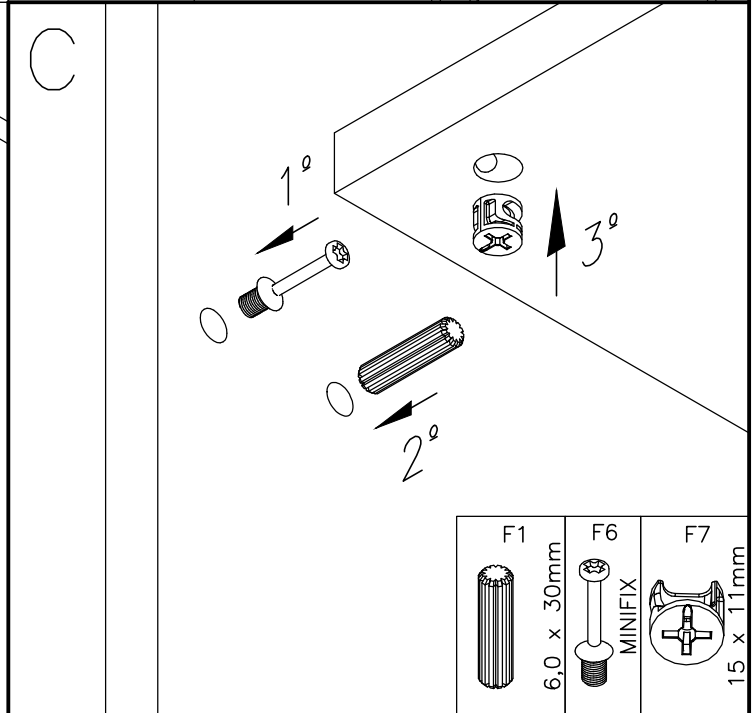

MoveNord

CRISTALEIRA DUPLA 800 x 1800 x 350mm

REF.:
968.00035

| | | | | | | |
|--|---|---|---|--|--|--|
|  01 |  02 |  01 | | | | |
|  16 F1 6,0 x 30mm |  06 F2 3,0 x 16mm |  42 F3 4,0 x 14mm |  06 F4 3,9 x 32mm |  02 F5 1/4" x 1 1/4" | | |
|  16 F6 MINIFIX |  16 F7 15 x 11mm |  16 F8 18mm |  07 F9 35mm |  06 F10 | | |
|  04 F11 6,0 x 8,0mm |  02 F12 ZP5451.000 |  01 F13 PERFIL H | | | | |

| | | | | | |
|-------|---|-------|---|-------|---|
| 01 x1 |  | 02 x1 |  | 04 x2 |  |
| | 382 x 350 x 18mm | | 1682 x 350 x 18mm | | 1674 x 382 x 03mm |
| 05 x2 |  | 06 x1 |  | 08 x1 |  |
| 07 x1 | 762 x 310 x 18mm | | 800 x 350 x 18mm | 09 x1 | 377 x 400 x 18mm |
| 10 x1 |  | 11 x1 |  | 12 x1 |  |
| | 1660 x 377 x 18mm | | 900 x 376 x 04mm | | 732 x 20 x 20mm |
| 13 x2 |  | | | | |
| | 330 x 100 x 20mm | | | | |