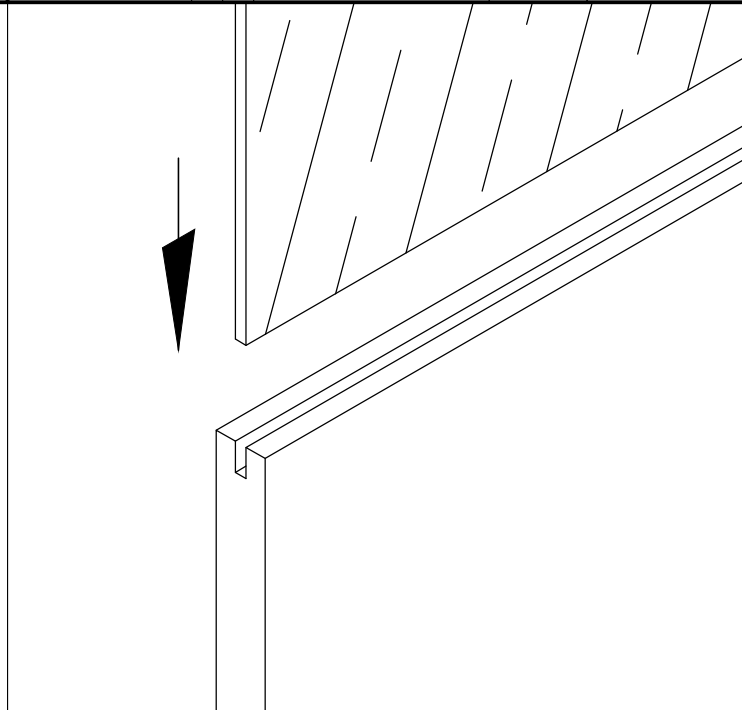

MoveNord

CRISTALEIRA DUPLA 800 x 1800 x 350mm

REF.:
968.00035

| | | | | | | |
|--|---|---|---|--|--|--|
|  01 |  02 |  01 | | | | |
|  16 F1 6,0 x 30mm |  06 F2 3,0 x 16mm |  42 F3 4,0 x 14mm |  06 F4 3,9 x 32mm |  02 F5 1/4" x 1 1/4" | | |
|  16 F6 MINIFIX |  16 F7 15 x 11mm |  16 F8 18mm |  07 F9 35mm |  06 F10 | | |
|  04 F11 6,0 x 8,0mm |  02 F12 ZP5451.000 |  01 F13 PERFIL H | | | | |

| | | | | | |
|-------|---|-------|---|-------|---|
| 01 x1 |  | 02 x1 |  | 04 x2 |  |
| | 382 x 350 x 18mm | | 1682 x 350 x 18mm | | 1674 x 382 x 03mm |
| 05 x2 |  | 06 x1 |  | 08 x1 |  |
| 07 x1 | 762 x 310 x 18mm | | 800 x 350 x 18mm | 09 x1 | 377 x 400 x 18mm |
| 10 x1 |  | 11 x1 |  | 12 x1 |  |
| | 1660 x 377 x 18mm | | 900 x 376 x 04mm | | 732 x 20 x 20mm |
| 13 x2 |  | | | | |
| | 330 x 100 x 20mm | | | | |