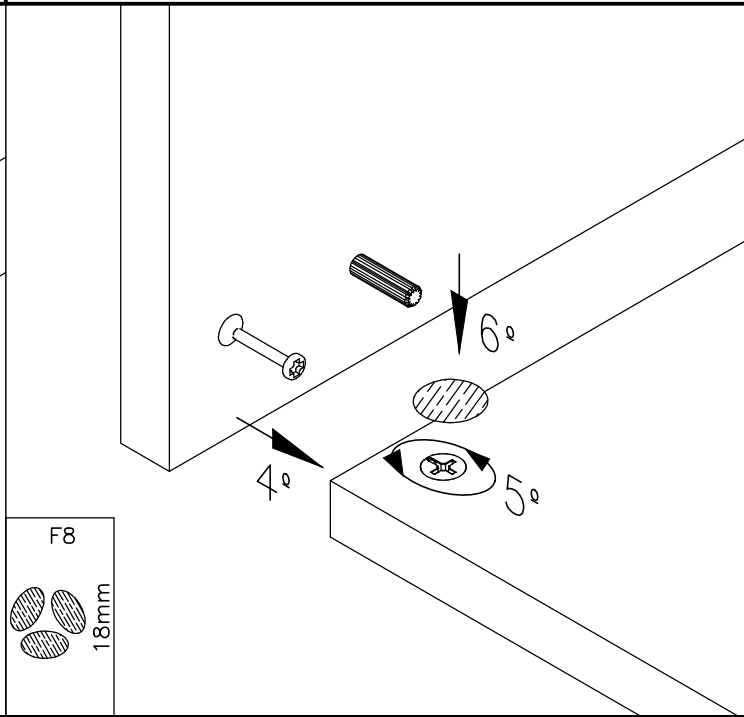

MoveNord

CRISTALEIRA DUPLA 800 x 1800 x 350mm

REF.:
968.00035

| | | | | | | |
|--|---|---|---|--|--|--|
|  01 |  02 |  01 | | | | |
|  16 F1 6,0 x 30mm |  06 F2 3,0 x 16mm |  42 F3 4,0 x 14mm |  06 F4 3,9 x 32mm |  02 F5 1/4" x 1 1/4" | | |
|  16 F6 MINIFIX |  16 F7 15 x 11mm |  16 F8 18mm |  07 F9 35mm |  06 F10 | | |
|  04 F11 6,0 x 8,0mm |  02 F12 ZP5451.000 |  01 F13 PERFIL H | | | | |

| | | | | | |
|-------|---|-------|---|-------|---|
| 01 x1 |  | 02 x1 |  | 04 x2 |  |
| | 382 x 350 x 18mm | | 1682 x 350 x 18mm | | 1674 x 382 x 03mm |
| 05 x2 |  | 06 x1 |  | 08 x1 |  |
| 07 x1 | 762 x 310 x 18mm | | 800 x 350 x 18mm | 09 x1 | 377 x 400 x 18mm |
| 10 x1 |  | 11 x1 |  | 12 x1 |  |
| | 1660 x 377 x 18mm | | 900 x 376 x 04mm | | 732 x 20 x 20mm |
| 13 x2 |  | | | | |
| | 330 x 100 x 20mm | | | | |