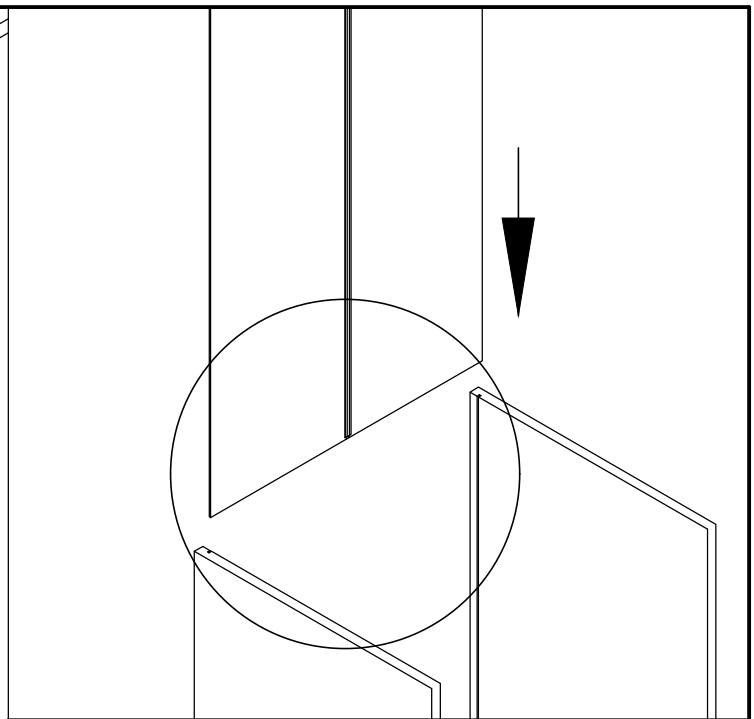

MoveNord

CRISTALEIRA DUPLA 800 x 1800 x 350mm

REF.:
968.00035

| | | | | | | |
|--|---|---|---|--|--|--|
|  01 |  02 |  01 | | | | |
|  16 F1 6,0 x 30mm |  06 F2 3,0 x 16mm |  42 F3 4,0 x 14mm |  06 F4 3,9 x 32mm |  02 F5 1/4" x 1 1/4" | | |
|  16 F6 MINIFIX |  16 F7 15 x 11mm |  16 F8 18mm |  07 F9 35mm |  06 F10 | | |
|  04 F11 6,0 x 8,0mm |  02 F12 ZP5451.000 |  01 F13 PERFIL H | | | | |

| | | | | | |
|-------|---|-------|---|-------|---|
| 01 x1 |  | 02 x1 |  | 04 x2 |  |
| | 382 x 350 x 18mm | | 1682 x 350 x 18mm | | 1674 x 382 x 03mm |
| 05 x2 |  | 06 x1 |  | 08 x1 |  |
| 07 x1 | 762 x 310 x 18mm | | 800 x 350 x 18mm | 09 x1 | 377 x 400 x 18mm |
| 10 x1 |  | 11 x1 |  | 12 x1 |  |
| | 1660 x 377 x 18mm | | 900 x 376 x 04mm | | 732 x 20 x 20mm |
| 13 x2 |  | | | | |
| | 330 x 100 x 20mm | | | | |