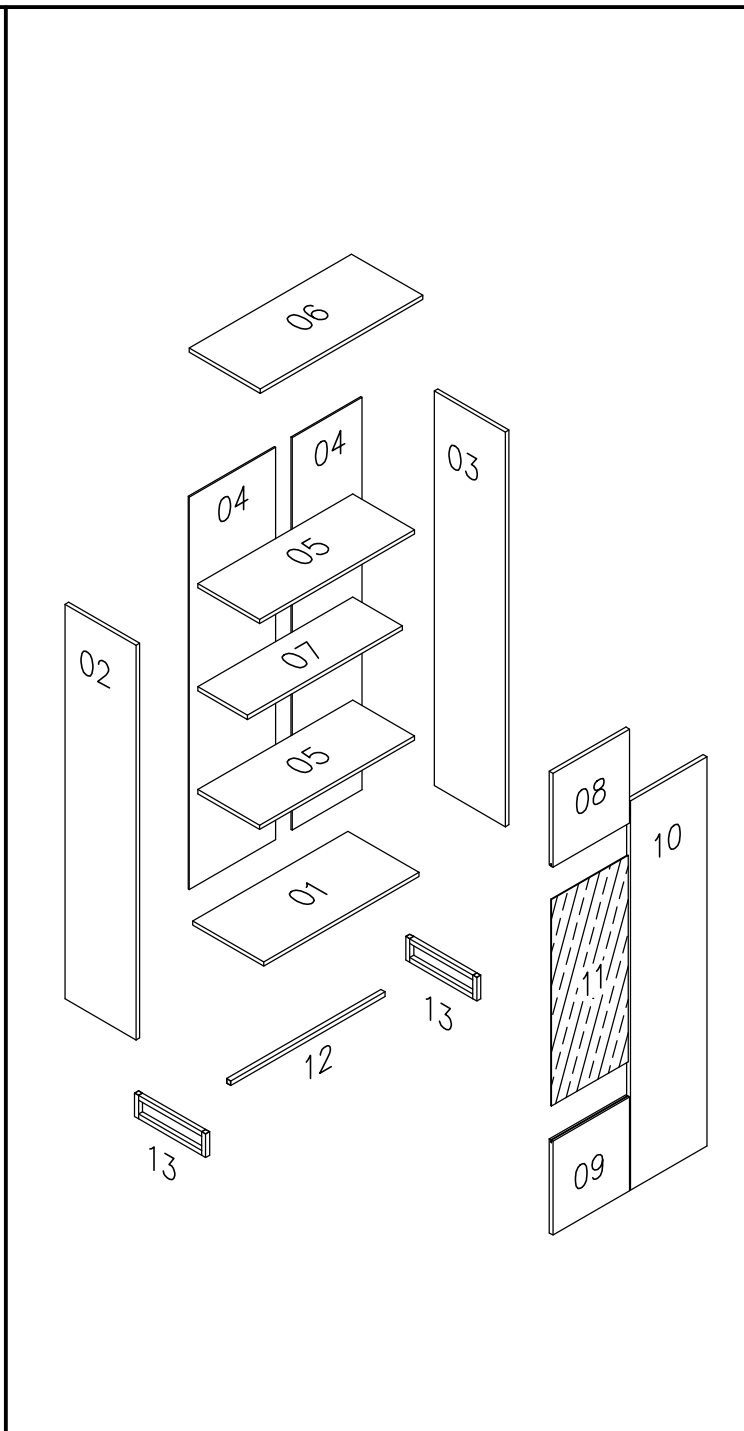

MoveNord

CRISTALEIRA DUPLA 800 x 1800 x 350mm

REF.:
968.00035

| | | | | | | |
|--|---|---|---|--|--|--|
|  01 |  02 |  01 | | | | |
|  16 F1 6,0 x 30mm |  06 F2 3,0 x 16mm |  42 F3 4,0 x 14mm |  06 F4 3,9 x 32mm |  02 F5 1/4" x 1 1/4" | | |
|  16 F6 MINIFIX |  16 F7 15 x 11mm |  16 F8 18mm |  07 F9 35mm |  06 F10 | | |
|  04 F11 6,0 x 8,0mm |  02 F12 ZP5451.000 |  01 F13 PERFIL H | | | | |

| | | | | | |
|-------|---|-------|---|-------|---|
| 01 x1 |  | 02 x1 |  | 04 x2 |  |
| | 382 x 350 x 18mm | | 1682 x 350 x 18mm | | 1674 x 382 x 03mm |
| 05 x2 |  | 06 x1 |  | 08 x1 |  |
| 07 x1 | 762 x 310 x 18mm | | 800 x 350 x 18mm | 09 x1 | 377 x 400 x 18mm |
| 10 x1 |  | 11 x1 |  | 12 x1 |  |
| | 1660 x 377 x 18mm | | 900 x 376 x 04mm | | 732 x 20 x 20mm |
| 13 x2 |  | | | | |
| | 330 x 100 x 20mm | | | | |